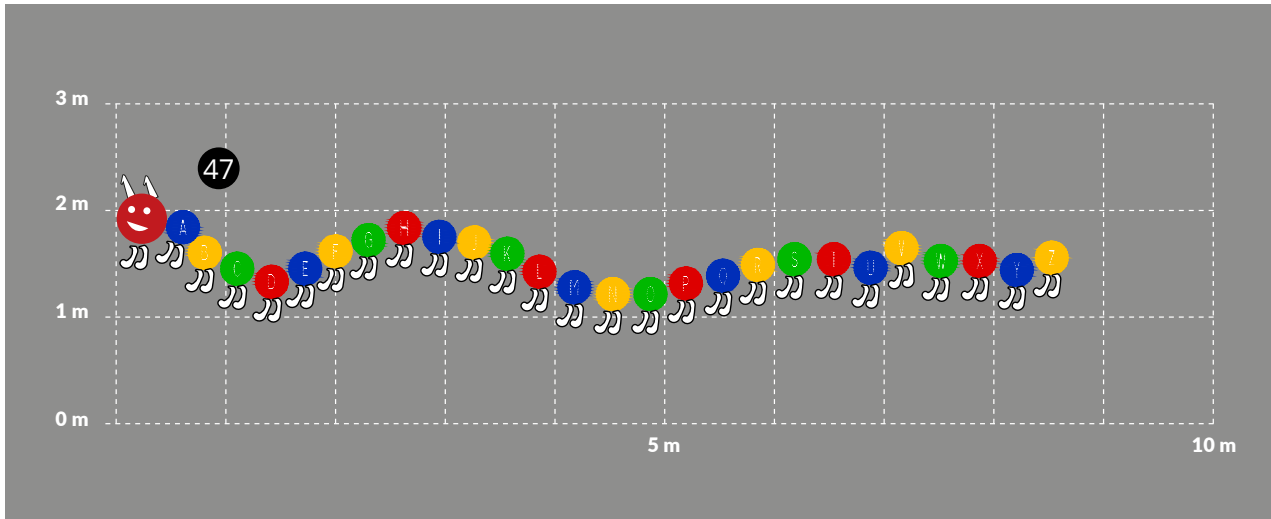

DEKORATIVE OVERFLADER

Nr.	Beskrivelse	Størrelse (mm)	Varenr.
43	Turtle 1-21	2000 x 1329	951563
44	Number worm 1-20	1742 x 5100	908549
45	Letter caterpillar a-z (can be delivered in your national alphabet - size may vary)	2290 x 6484	-
46	Giant snake 1-100	15713 x 2155	823278
47	Caterpillar A-Z (can be delivered in your national alphabet - size can vary)	1450 x 8620	-
48	Number snake 1-28	4500 x 1869	966553
49	Number snake 1-15	3010 x 1017	970551
50	Alphabet dragon a-z (can be delivered in your national alphabet - size can vary)	5635 x 1730	-