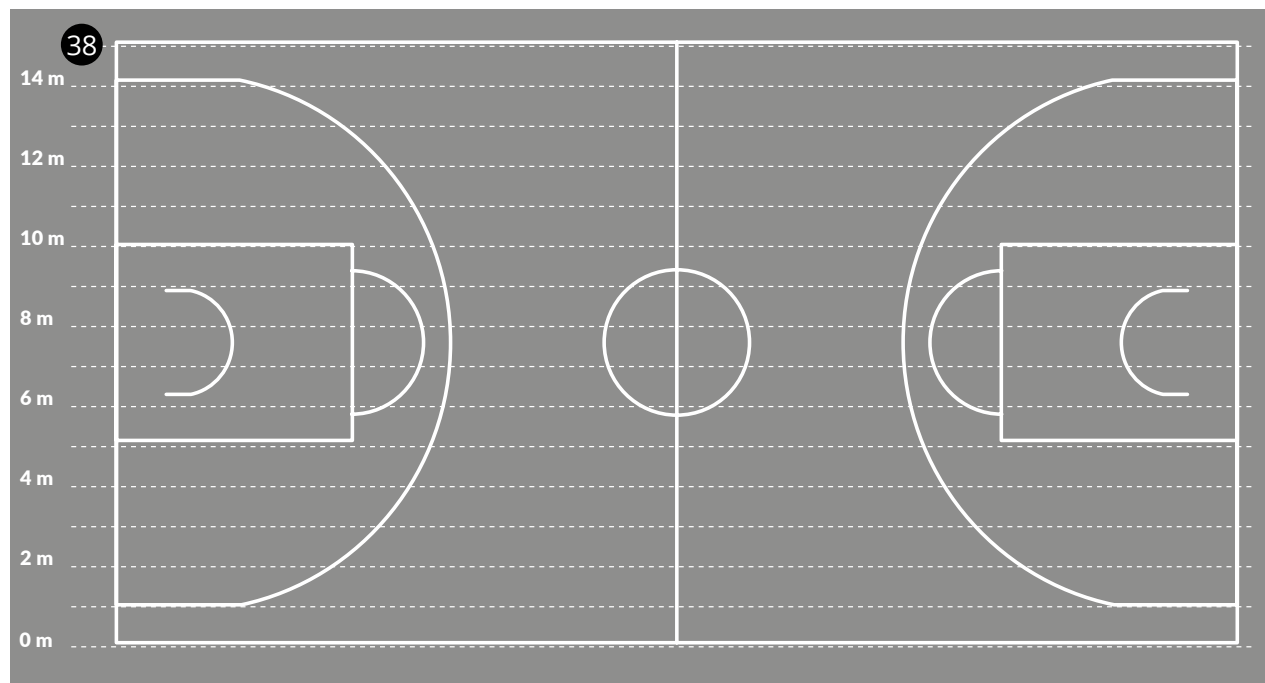

Leg og sport

Nr.	Beskrivelse	Størrelse (mm)	Varenr.
38	Multi sport field	28000 x 15000	864889

DecoMark™ Bend & Shape

Hvis du leder efter en enkel løsning til at skabe dine egne unikke legepladsdesigns, kan DecoMark™ Bend & Shape meget vel være svaret. Disse fleksible præfabrikerede linjer er nemme at manipulere til den ønskede form. Dette gør det muligt at skabe runde designs og kurver, der kan bruges alene eller tilføjes til andre DecoMark-spil og -symboler.

- Drag fordel af alle de velkendte DecoMark-egenskaber i denne meget fleksible version, som er ideel til at blive skåret ud til dekorative figurer og symboler.
- Opfrisk legepladsen hurtigt med de let manipulerbare præfabrikerede linjer, der blot anbringes ved hjælp af en gasbrænder.

5015	4003	5015 Himmelblå	4003 Pink
1023	5017	1023 Gul	5017 Blå
2009	5012	2009 Orange	5012 Lyseblå
3020	6024	3020 Rød	6024 Grøn
4006	6018	4006 Lilla	6018 Gulgrøn