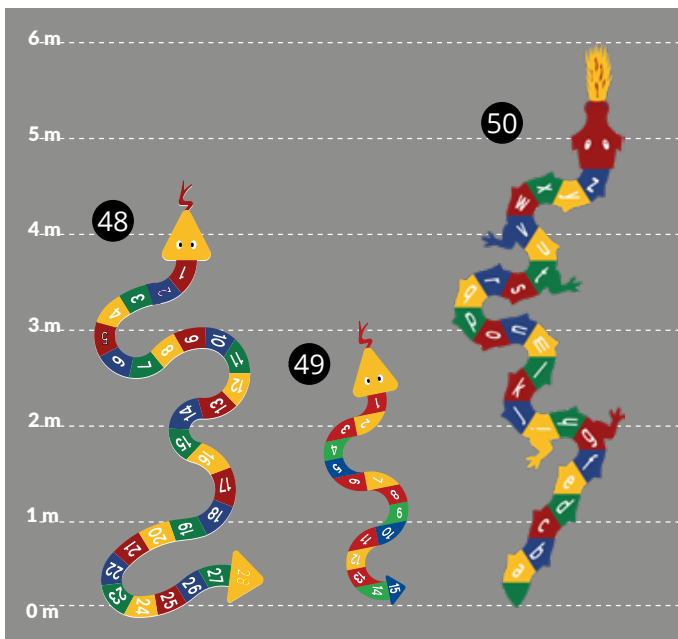

DEKORATIVE OVERFLADER

Nr.	Beskrivelse	Størrelse (mm)	Varenr.
43	Turtle 1-21	2000 x 1329	951563
44	Number worm 1-20	1742 x 5100	908549
45	Letter caterpillar a-z (can be delivered in your national alphabet - size may vary)	2290 x 6484	-
46	Giant snake 1-100	15713 x 2155	823278
47	Caterpillar A-Z (can be delivered in your national alphabet - size can vary)	1450 x 8620	-
48	Number snake 1-28	4500 x 1869	966553
49	Number snake 1-15	3010 x 1017	970551
50	Alphabet dragon a-z (can be delivered in your national alphabet - size can vary)	5635 x 1730	-