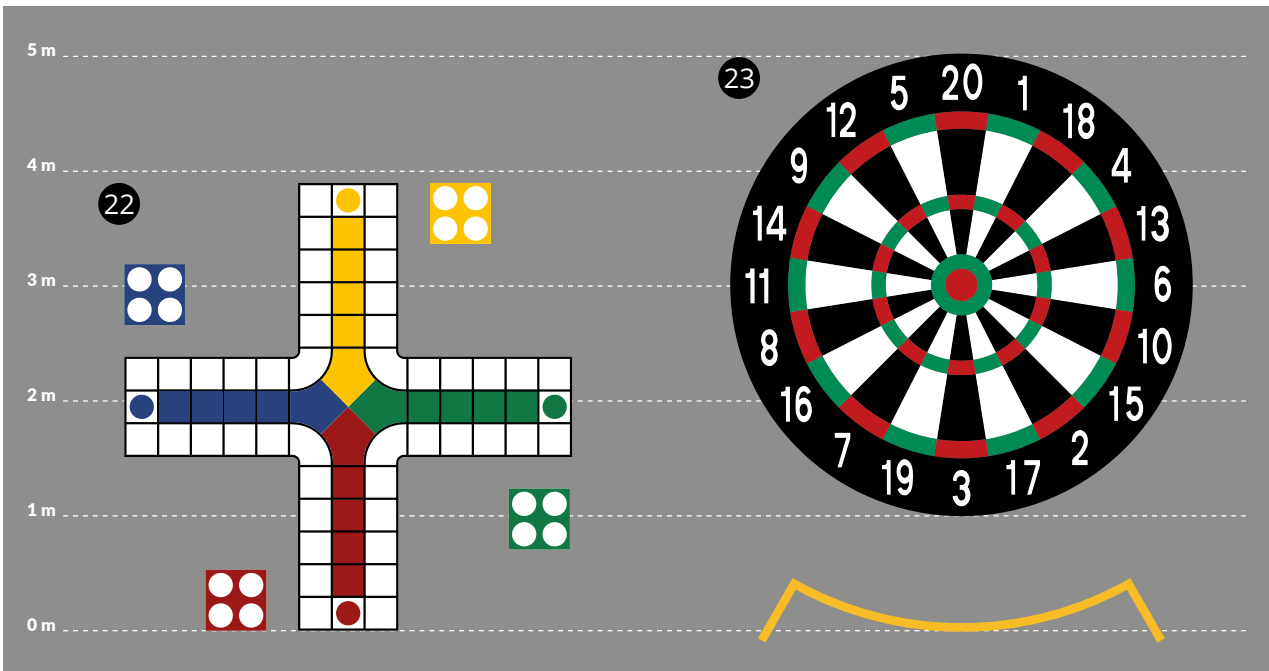

DEKORATIVE OVERFLADER