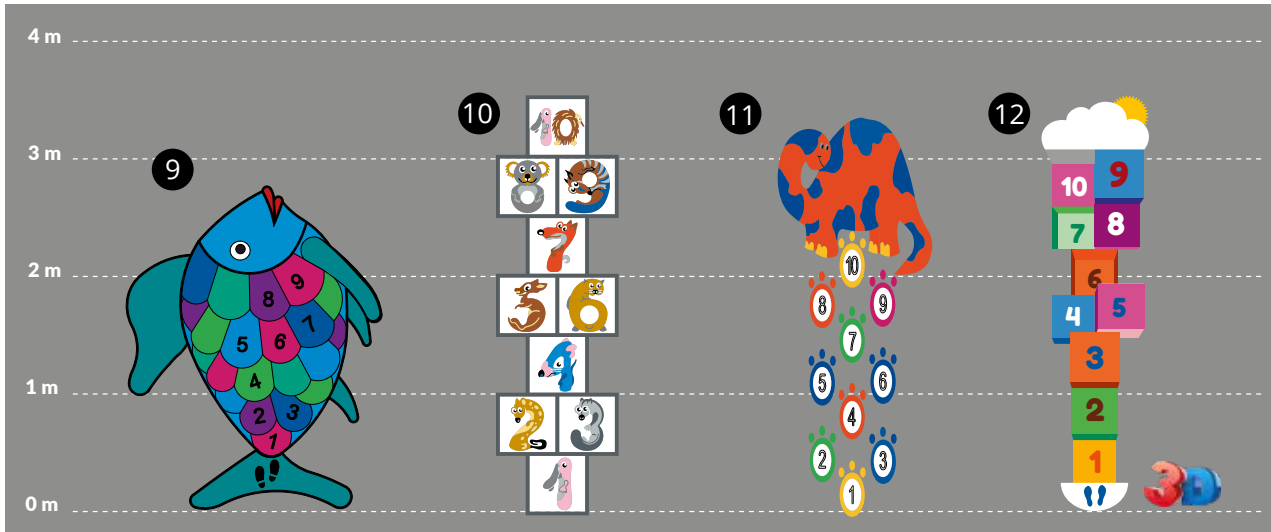

Hinkeruder

DEKORATIVE OVERFLADER

Nr.	Beskrivelse	Størrelse (mm)	Varenr.
1	Hopscotch 1-10 (Large)	2800 x 800	969095
1a	Hopscotch 1-10 (Small)	2100 x 600	959094
2	Hopscotch cloud & sun 1-9 (Large)	4000 x 1000	861601
2a	Hopscotch cloud & sun 1-9 (Small)	2400 x 600	861600
3	Hopscotch cloud & sun 1-8	4000 x 1000	861602
4	Hopscotch castle 1-8	5150 x 2700	861454
5	Three legged hopscotch 1-9	3613 x 3129	903655
6	Rocket hopscotch 1-10	3500 x 2000	908553
7	Hopscotch 1-10	2850 x 1000	824031
8	Giraffe hopscotch 1-10	3850 x 1400	844095
9	Fish hopscotch 1-9	2700 x 2136	861452
10	Australian animals hopscotch 1-10	3500 x 1000	844347
11	Dinosaur hopscotch 1-10	3100 x 1200	822890
12	3D hopscotch 1-10	3400 x 880	861448
13	Snail 1-10	3000 x 4400	864884
14	Spiral 1-15	3249 x 3000	970054
15	Snail 1-10	1900 x 2136	864885