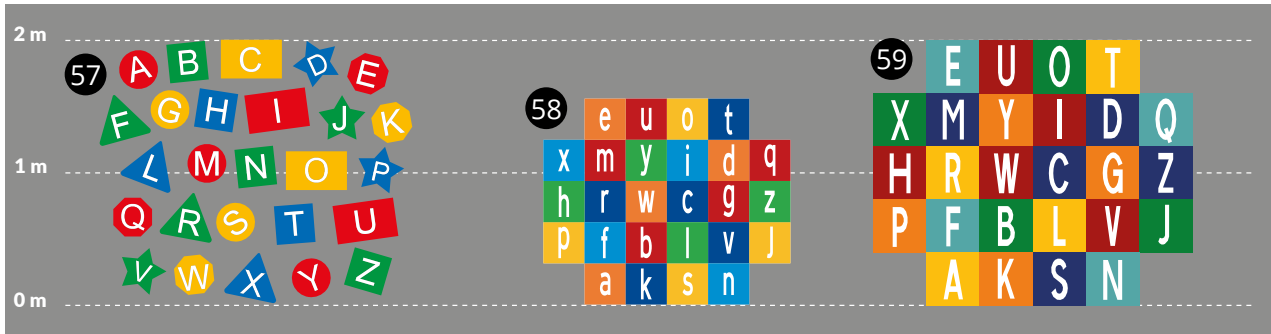

DEKORATIVE OVERFLADER

Nr.	Beskrivelse	Størrelse (mm)	Varenr.
57	Alphabet shapes (can be delivered in your national alphabet)	Variable	-
58	Alphabet a-z (can be delivered in your national alphabet - size can vary)	1500 x 1800	-
59	Alphabet A-Z (can be delivered in your national alphabet - size can vary)	2000 x 2400	-
60	World map	12600 x 7250	861455
61	Compass (Letters can be supplied in white, can be supplied in local language)	3000 x 3000	951545
62	Solar system	1873 x 2777	844343
63	Sun (Contact spot)	900 x 900	824033