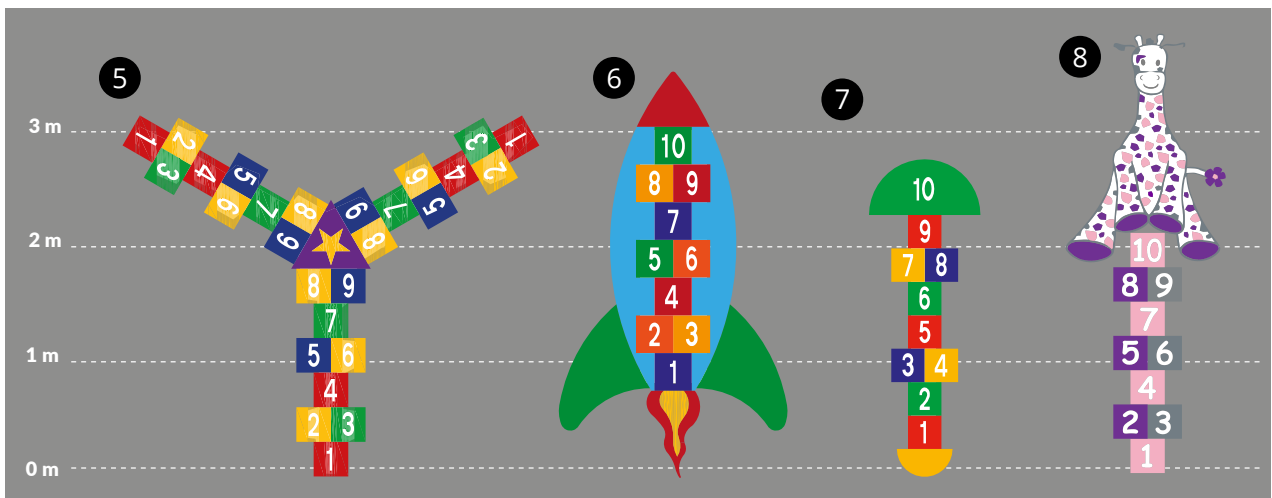

Hinkeruder

DEKORATIVE OVERFLADER

Nr.	Beskrivelse	Størrelse (mm)	Varenr.
1	Hopscotch 1-10 (Large)	2800 x 800	969095
1a	Hopscotch 1-10 (Small)	2100 x 600	959094
2	Hopscotch cloud & sun 1-9 (Large)	4000 x 1000	861601
2a	Hopscotch cloud & sun 1-9 (Small)	2400 x 600	861600
3	Hopscotch cloud & sun 1-8	4000 x 1000	861602
4	Hopscotch castle 1-8	5150 x 2700	861454
5	Three legged hopscotch 1-9	3613 x 3129	903655
6	Rocket hopscotch 1-10	3500 x 2000	908553
7	Hopscotch 1-10	2850 x 1000	824031
8	Giraffe hopscotch 1-10	3850 x 1400	844095
9	Fish hopscotch 1-9	2700 x 2136	861452
10	Australian animals hopscotch 1-10	3500 x 1000	844347
11	Dinosaur hopscotch 1-10	3100 x 1200	822890
12	3D hopscotch 1-10	3400 x 880	861448
13	Snail 1-10	3000 x 4400	864884
14	Spiral 1-15	3249 x 3000	970054
15	Snail 1-10	1900 x 2136	864885