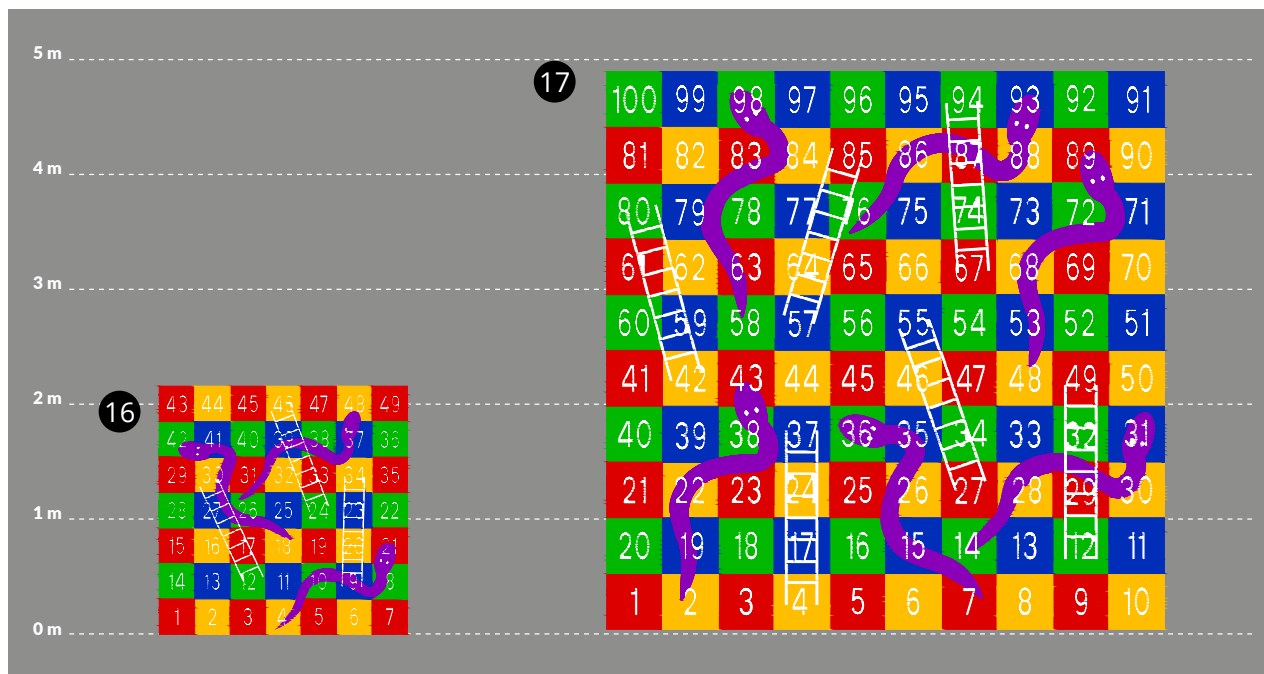

Leg og sport

Nr.	Beskrivelse	Størrelse (mm)	Varenr.
16	Snake & ladder 1-49	2100 x 2100	908550
17	Snake & ladder 1-100	5000 x 5000	970550
18	Chess, letters and numbers	5000 x 5000	845054
19	Chess 8 x 8	3200 x 3200	963597
20	Checkers 10 x 10	3000 x 3000	852578
21	3D chessboard	3200 x 3200	861450
22	Ludo	3970 x 3970	821947
23	Dart board	4000 x 4000	821194