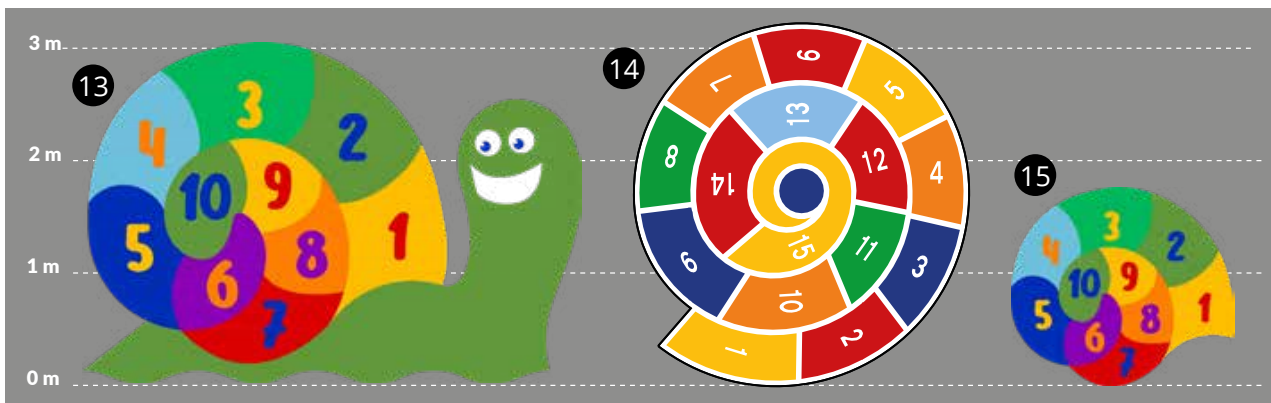

Hinkeruder

DEKORATIVE OVERFLADER

Nr.	Beskrivelse	Størrelse (mm)	Varenr.
1	Hopscotch 1-10 (Large)	2800 x 800	969095
1a	Hopscotch 1-10 (Small)	2100 x 600	959094
2	Hopscotch cloud & sun 1-9 (Large)	4000 x 1000	861601
2a	Hopscotch cloud & sun 1-9 (Small)	2400 x 600	861600
3	Hopscotch cloud & sun 1-8	4000 x 1000	861602
4	Hopscotch castle 1-8	5150 x 2700	861454
5	Three legged hopscotch 1-9	3613 x 3129	903655
6	Rocket hopscotch 1-10	3500 x 2000	908553
7	Hopscotch 1-10	2850 x 1000	824031
8	Giraffe hopscotch 1-10	3850 x 1400	844095
9	Fish hopscotch 1-9	2700 x 2136	861452
10	Australian animals hopscotch 1-10	3500 x 1000	844347
11	Dinosaur hopscotch 1-10	3100 x 1200	822890
12	3D hopscotch 1-10	3400 x 880	861448
13	Snail 1-10	3000 x 4400	864884
14	Spiral 1-15	3249 x 3000	970054
15	Snail 1-10	1900 x 2136	864885