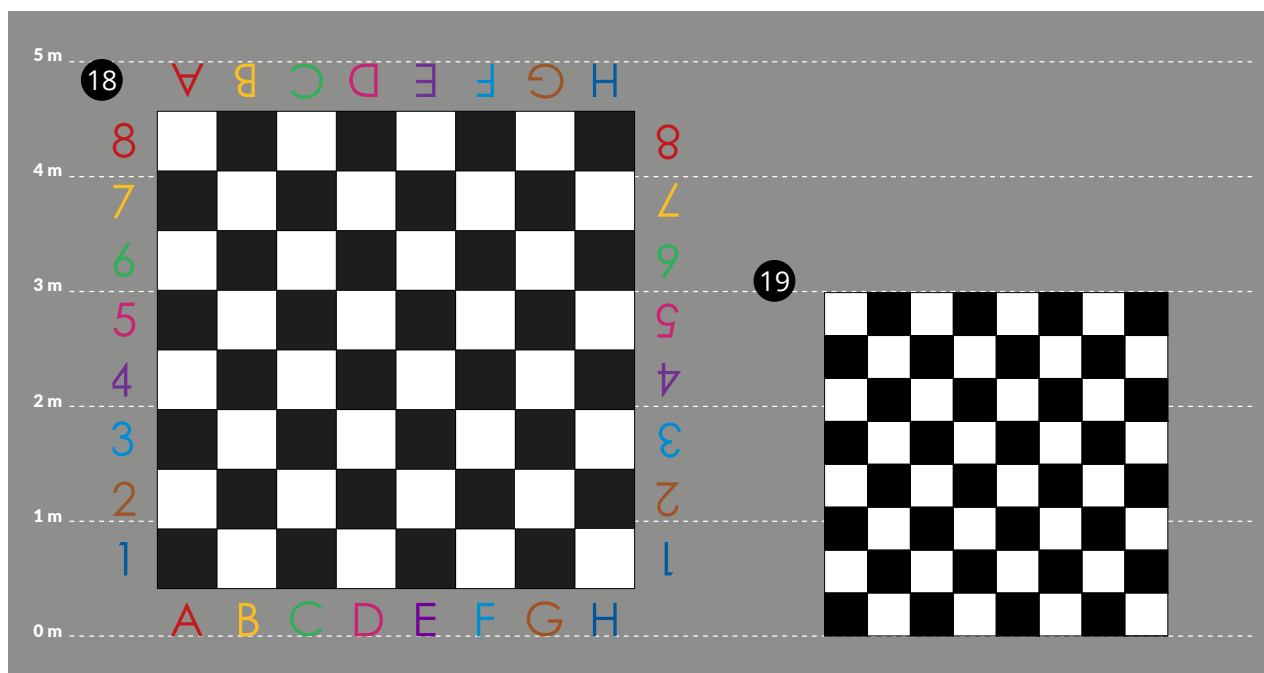

Leg og sport

Nr.	Beskrivelse	Størrelse (mm)	Varenr.
16	Snake & ladder 1-49	2100 x 2100	908550
17	Snake & ladder 1-100	5000 x 5000	970550
18	Chess, letters and numbers	5000 x 5000	845054
19	Chess 8 x 8	3200 x 3200	963597
20	Checkers 10 x 10	3000 x 3000	852578
21	3D chessboard	3200 x 3200	861450
22	Ludo	3970 x 3970	821947
23	Dart board	4000 x 4000	821194